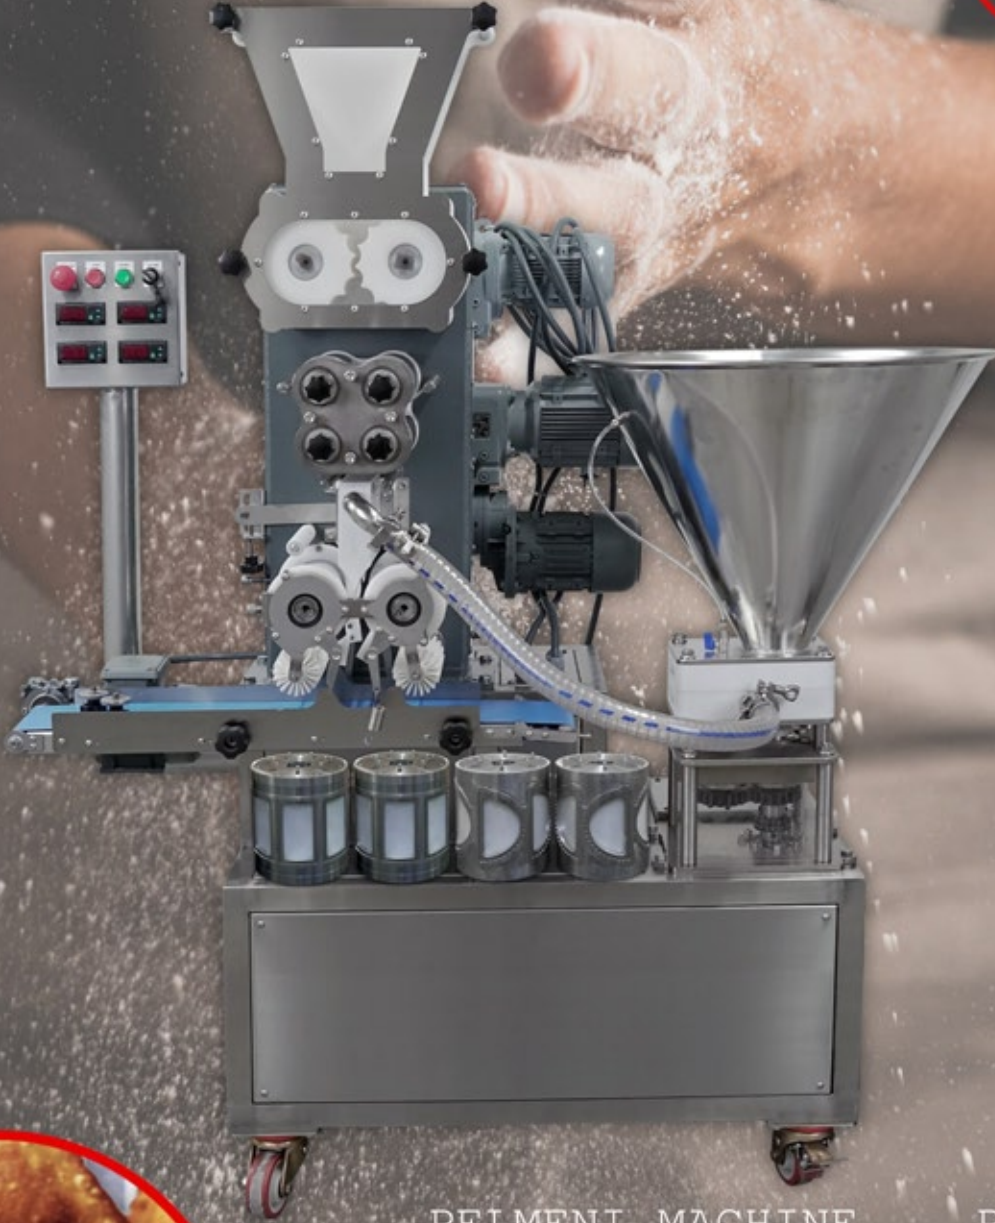

Mateks

MATEKS MAKİNA SANAYİ

PELMENI MACHINE

PLM-250

Dimensions: 1600x800x1800mm

Power: 2Kw/220V

Frequency: 50Hz/60Hz

Capacity: 150-250Kg/Hour